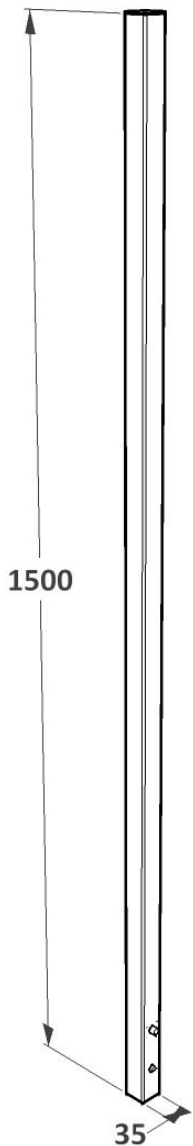

TCT Post 1500 Basic TD 5031500B

Art. No.: 5031500B
 Weight: 2,9 kg
 Length: 1500 cm
 PU: 250 pcs/Euro Pallet
 Measurements/
 PU: 150 x 80 x 80 cm
 Weight/PU: 745 kg
 According to: EN 13374, class A

TD 2022611
 TD 2022311
 TD 2021311
 ...