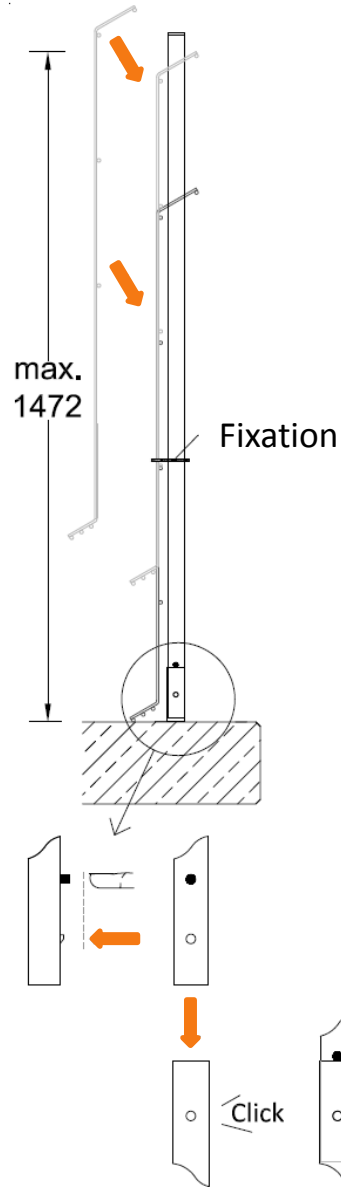

TCT Post 1500 Basic TD 5031500B

Art. No.: 5031500B
 Weight: 2,9 kg
 Length: 1500 cm
 PU: 250 pcs/Euro Pallet
 Measurements/
 PU: 150 x 80 x 80 cm
 Weight/PU: 745 kg
 According to: EN 13374, class A

TD 2022611
 TD 2022311
 TD 2021311
 ...